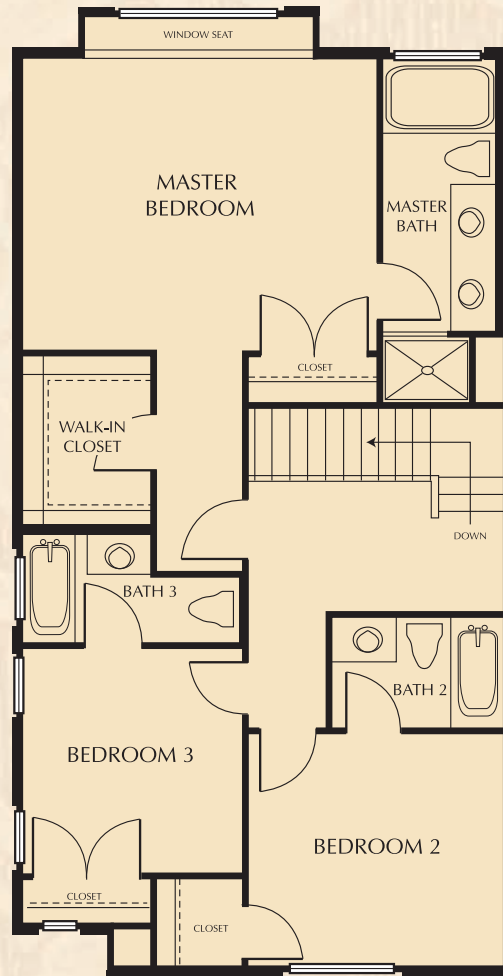

First Story

Second Story

PLAN B

**UNITS
3 & 12**
1528 SQ. FT.
3 BEDROOM
3.5 BATH